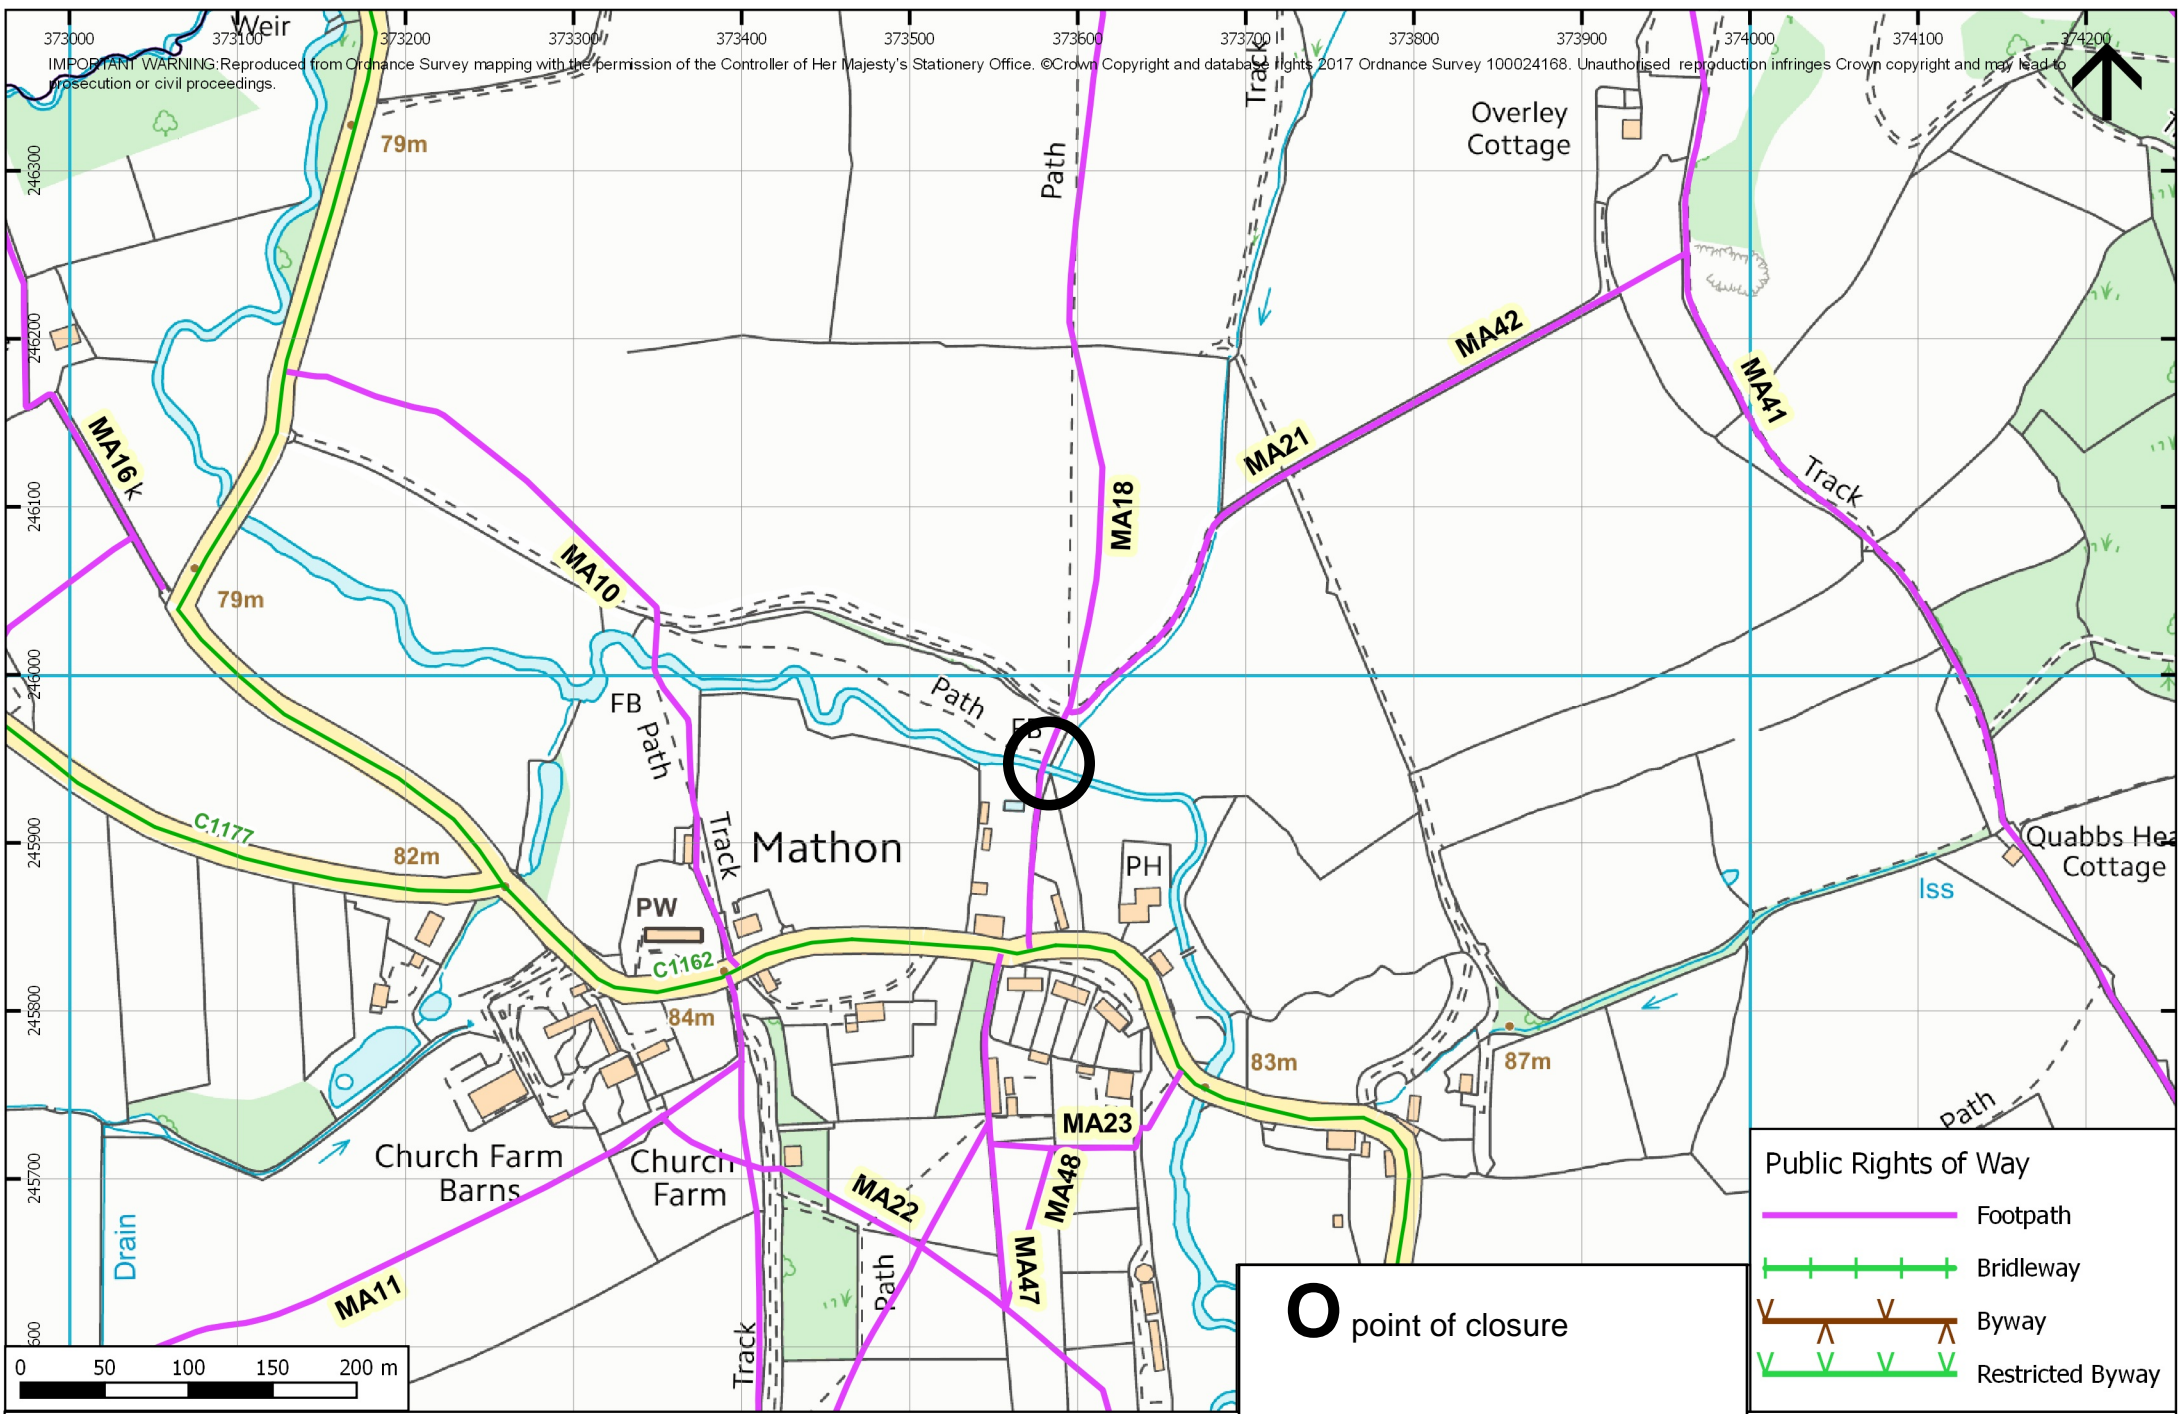

373000 373100 373200 373300 373400 373500 373600 373700 373800 373900 374000 374100 374200  
IMPORTANT WARNING: Reproduced from Ordnance Survey mapping with the permission of the Controller of Her Majesty's Stationery Office. ©Crown Copyright and database rights 2017 Ordnance Survey 100024168. Unauthorised reproduction infringes Crown copyright and may lead to prosecution or civil proceedings.

**Public Rights of Way**

- Footpath
- Bridleway
- Byway
- Restricted Byway

 point of closure

**Temporary Closure Public Footpath MA18**

SCALE: 1:4,500  
DATE: 08/10/2019  
PROJECT

Balfour Beatty Living Places  
Unit 3 Thorn Business Park  
Rotherwas  
Hereford HR2 6JT